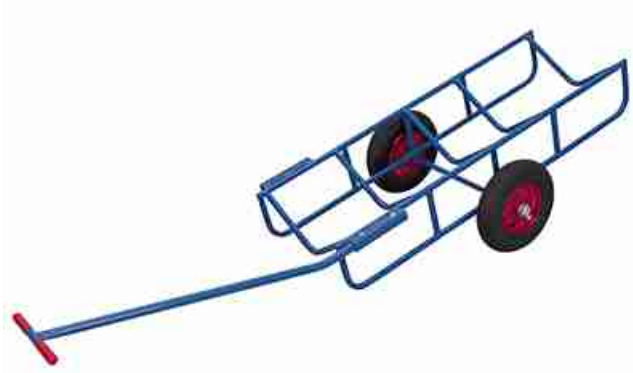

## sk-1310 Roll truck

### Outer dimensions:

Width:	2700 mm
Depth:	865 mm
Height:	840 mm
Weight:	32 kg

### Inner dimensions:

Width:	1590 mm
Depth:	575 mm

Construction:	steel, screwed
Colour:	RAL 5010 gentian blue / powder-coated
Load capacity:	400 kg

- \* loading height: 475 mm
- \* welded steel construction
- \* for horizontal transport of rolled material
- \* screwed pull bar with horizontal handle, mountable on the right or left side

---

<b><u>Wheelset:</u></b>	Ø 400 x 100 mm, pneumatic tyre, black deepgroove ball bearings
-------------------------	---